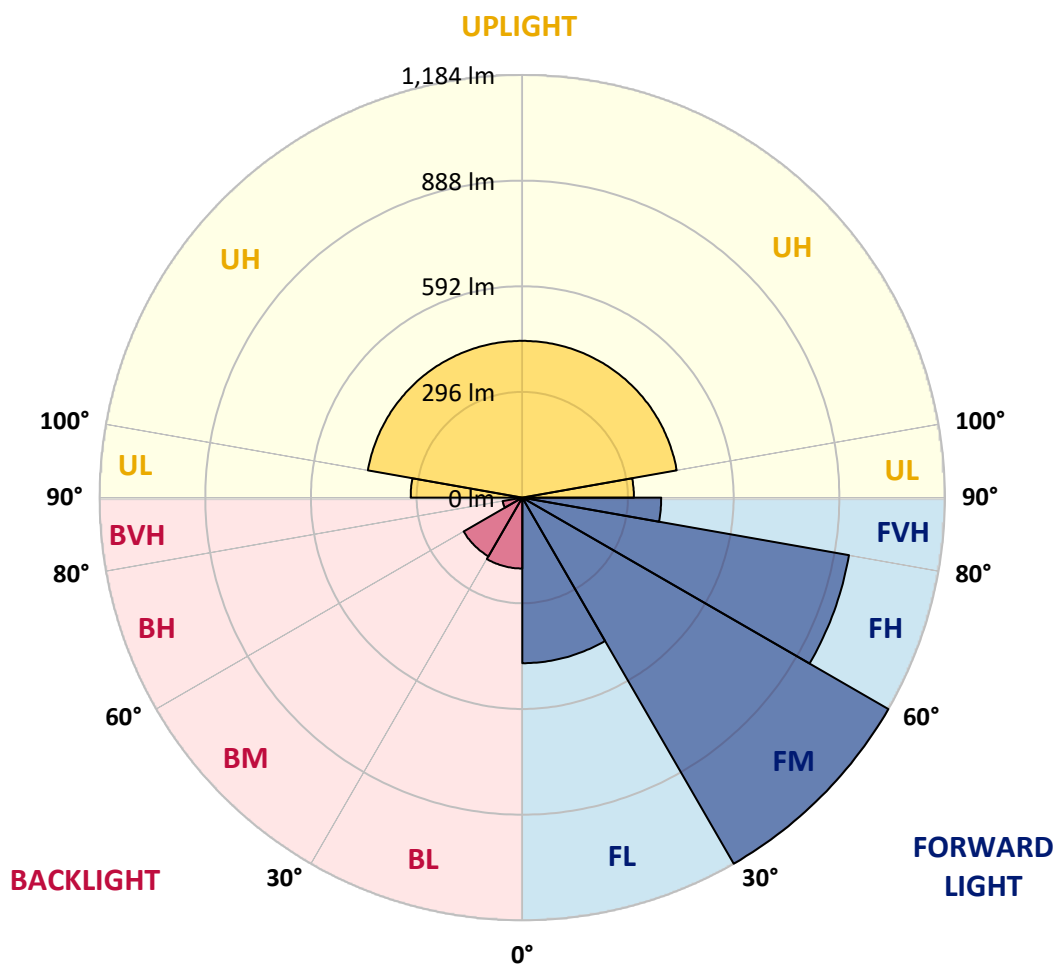

REPORT NUMBER: P511364

CATALOG NUMBER: WPMLED15S-30W_SWITCH-5000K

LUMINAIRE CLASSIFICATION SYSTEM LUMEN TABLE AND BUG RATING:

Zone	Lumens	% Fixture	Zone Rating/Lumen Limit		
			B	U	G
FL (0°-30°)	463.8	11.1			
FM (30°-60°)	1184.1	28.4			
FH (60°-80°)	929.3	22.3			G1/1800
FVH (80°-90°)	389.2	9.3			G3/500
BL (0°-30°)	198.6	4.8	B1/500		
BM (30°-60°)	189.6	4.5	B0/220		
BH (60°-80°)	55.9	1.3	B0/110		G0/110
BVH (80°-90°)	12.8	0.3			G1/100
UL (90°-100°)	312.7	7.5		U3/500	
UH (100°-180°)	439.2	10.5		U3/500	

BUG Rating: B1-U3-G3

Type IV Short