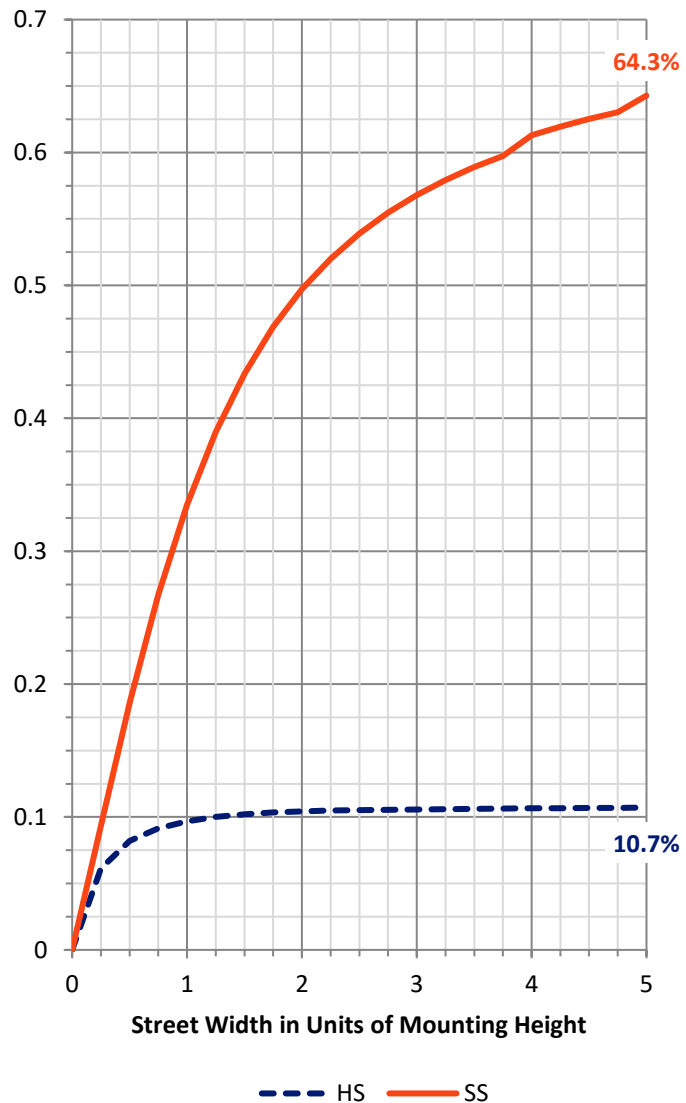

REPORT NUMBER: P511364
CATALOG NUMBER: WPMLED15S-30W_SWITCH-5000K

FLUX DISTRIBUTION:

		Downward	Upward	Total
House Side	Lumens	456.8	56.3	513.1
	% Fixture	10.9	1.3	12.3
Street Side	Lumens	2966.3	695.6	3661.9
	% Fixture	71.1	16.7	87.7
Total	Lumens	3423.2	751.8	4175.0
	% Fixture	82.0	18.0	100.0

Coefficient of Utilization

ZONAL LUMENS:

Zone	Lumens	% Fixture
0°-10°	90.5	2.2
10°-20°	238.6	5.7
20°-30°	333.2	8.0
30°-40°	405.8	9.7
40°-50°	464.3	11.1
50°-60°	503.6	12.1
60°-70°	512.6	12.3
70°-80°	472.7	11.3
80°-90°	402.0	9.6
90°-100°	312.7	7.5
100°-110°	215.5	5.2
110°-120°	119.6	2.9
120°-130°	53.2	1.3
130°-140°	25.9	0.6
140°-150°	12.2	0.3
150°-160°	7.1	0.2
160°-170°	4.3	0.1
170°-180°	1.4	0.0
0°-90°	3423.2	82.0
0°-180°	4175.0	100.0