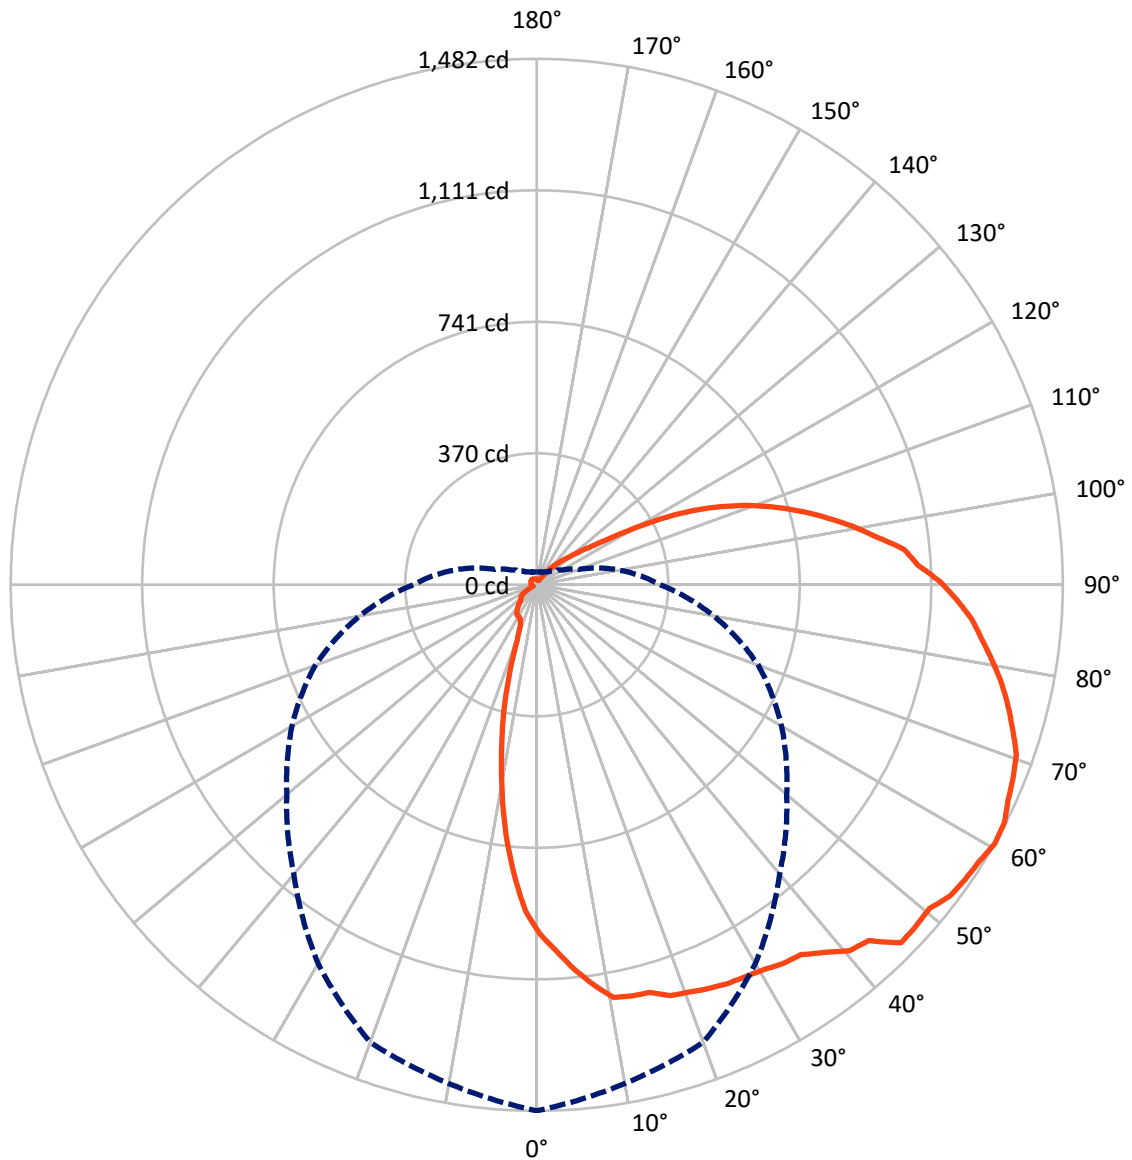

Summary

Lumens per Lamp: N/A
Luminaire Lumens: 4175 lumens
Efficiency: N/A
Efficacy: 143.0 lumens/watt
Luminous Opening: Rectangular w/ Sides (W: 0.13m x L: 0.26m x H: 0.9m)
IES Classification: Type IV - Short
BUG Rating: B1 - U3 - G3

REPORT NUMBER: P511364
 CATALOG NUMBER: WPMLED15S-30W_SWITCH-5000K

Iso-Footcandle Lines of Horizontal Illumination

✕ Max cd
 - - - 1/2 Max cd

Based on 10 foot mounting height. Maximum calculated value = 11 fc
 Type IV - Short - N/A

REPORT NUMBER: P511364
CATALOG NUMBER: WPMLED15S-30W_SWITCH-5000K

Luminous Intensity Polar Plot

— Vertical Plane Through 0-Deg Lateral - - - Horizontal Cone Through 60-Deg Vertical

REPORT NUMBER: P511364
 CATALOG NUMBER: WPMLED15S-30W_SWITCH-5000K

FLUX DISTRIBUTION:

		Downward	Upward	Total
House Side	Lumens	456.8	56.3	513.1
	% Fixture	10.9	1.3	12.3
Street Side	Lumens	2966.3	695.6	3661.9
	% Fixture	71.1	16.7	87.7
Total	Lumens	3423.2	751.8	4175.0
	% Fixture	82.0	18.0	100.0