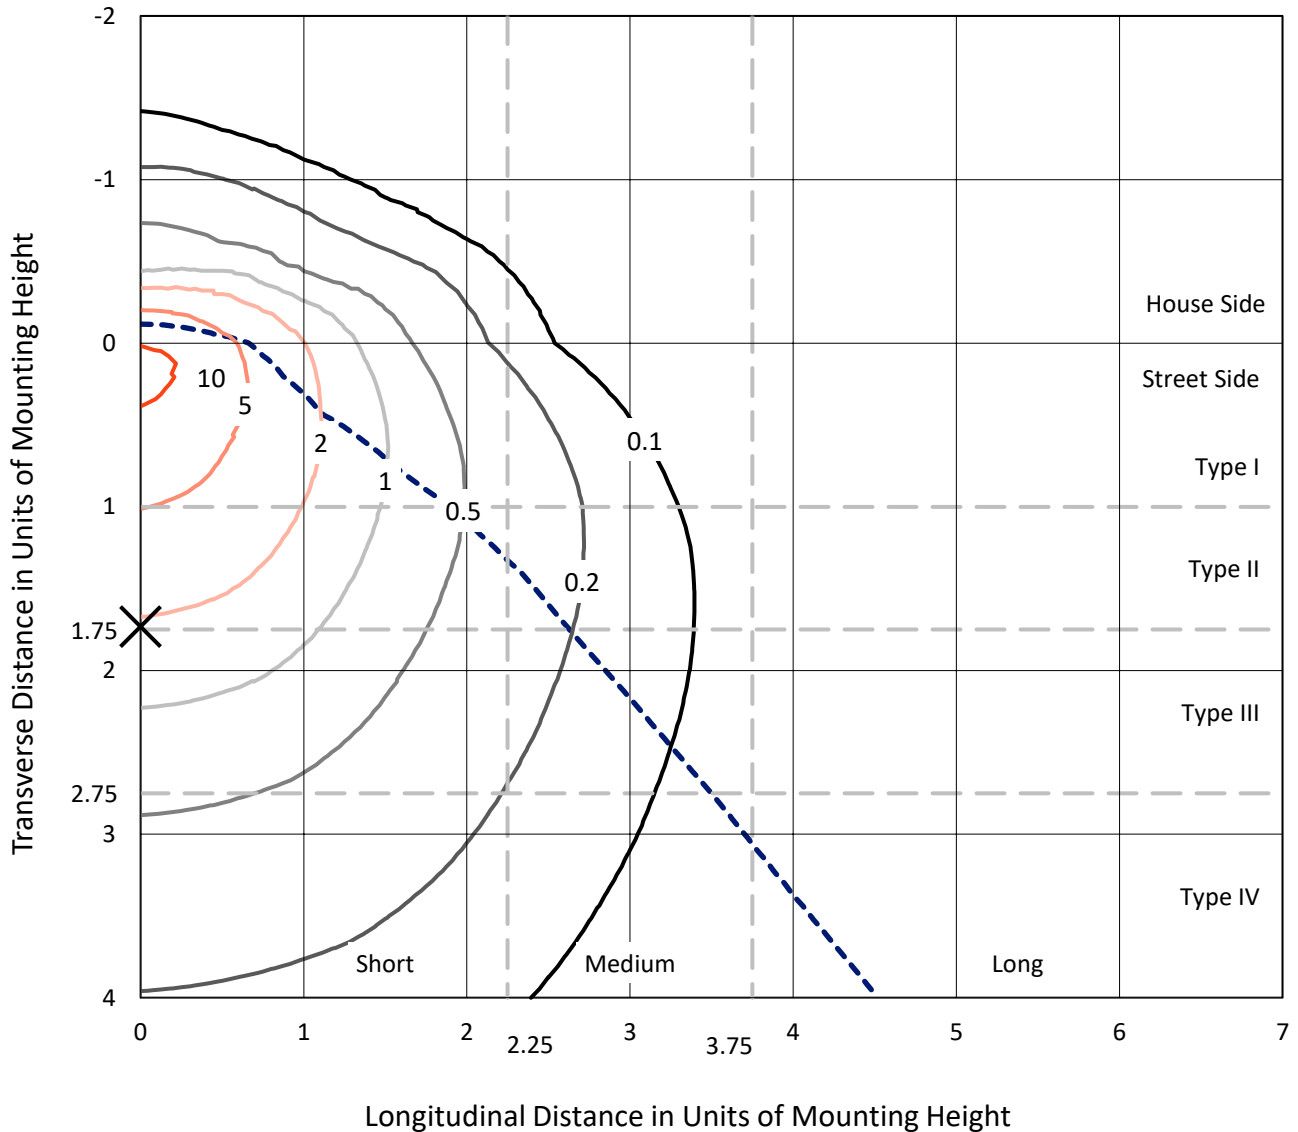

Summary

Lumens per Lamp: N/A
Luminaire Lumens: 4175 lumens
Efficiency: N/A
Efficacy: 143.0 lumens/watt
Luminous Opening: Rectangular w/ Sides (W: 0.13m x L: 0.26m x H: 0.9m)
IES Classification: Type IV - Short
BUG Rating: B1 - U3 - G3

Input Watts (W): 29.2
Input Voltage (V): 120
Input Current (A_{in}): NR
Voltage Rise (V): NR
Power Factor: NR
Total Harmonic Distortion (THDi): NR
Frequency (hertz): 60
Stabilization Time: NR
Operation Time: NR
Ambient Temperature (°C): NR
Test Distance: 24 FT

REPORT NUMBER: P511364
 CATALOG NUMBER: WPMLED15S-30W_SWITCH-5000K

Iso-Footcandle Lines of Horizontal Illumination

✕ Max cd
 - - - 1/2 Max cd

Based on 10 foot mounting height. Maximum calculated value = 11 fc
 Type IV - Short - N/A

REPORT NUMBER: P511364
CATALOG NUMBER: WPMLED15S-30W_SWITCH-5000K

Luminous Intensity Polar Plot

— Vertical Plane Through 0-Deg Lateral - - - Horizontal Cone Through 60-Deg Vertical

REPORT NUMBER: P511364
 CATALOG NUMBER: WPMLED15S-30W_SWITCH-5000K